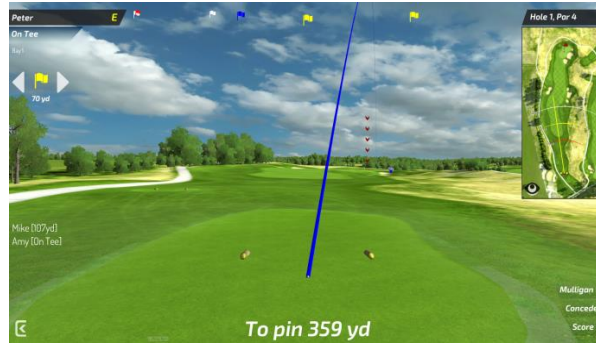

## 2020 Turn Up the Heat Golf League

*Using TopTracer and playing Virtual  
Golf Courses from AROUND THE  
WORLD!*

*Keep warm & your game sharp this off  
season with Winter Golf League  
in our Golf Suites!!*